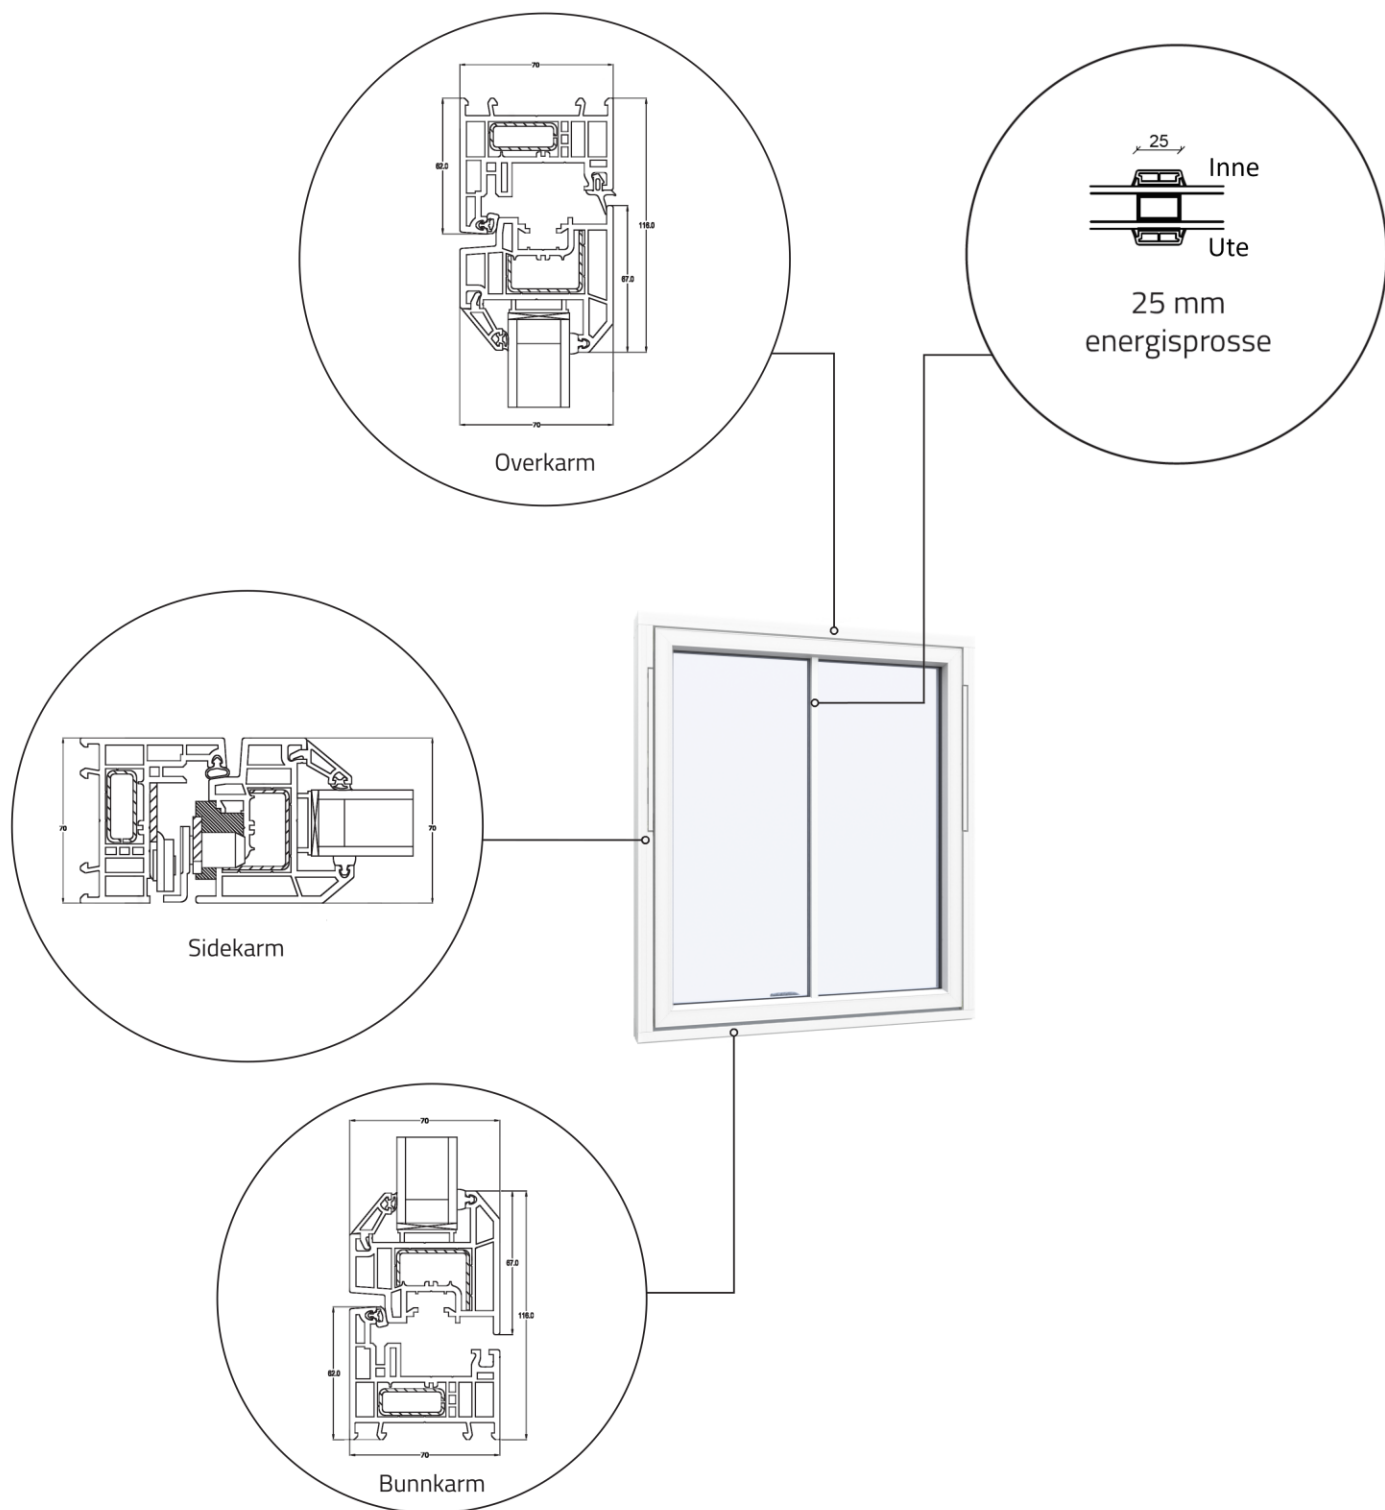

Toppsving vindu - 2 glas, PVC (70 mm karm)

Toppsving vindu - 3 glas, PVC (70 mm karm)