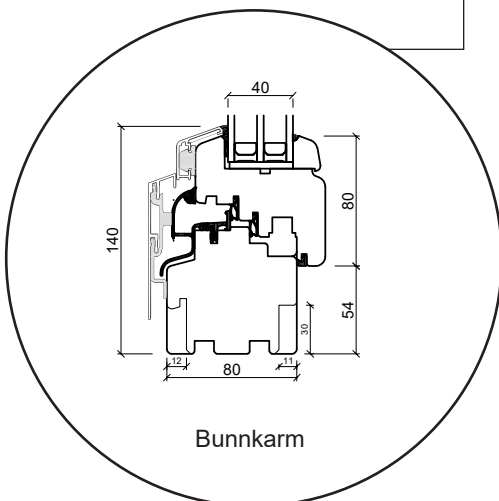

2-veis vindu, innoverslående

3-lags glass, 80mm karmdybde, Tre/alu

Bunnkarm

+47 66 90 03 03

post@sparevinduer.no

SPAREVINDUER