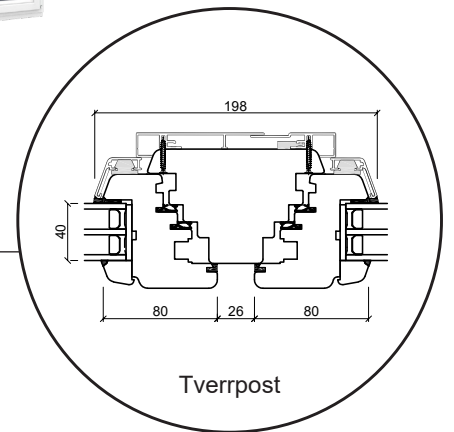

2-veis vindu, innoverslående

3-lags glass, 80mm karmdybde, Tre/alu

Tverrpost

+47 66 90 03 03

post@sparevinduer.no

SPAREVINDUER