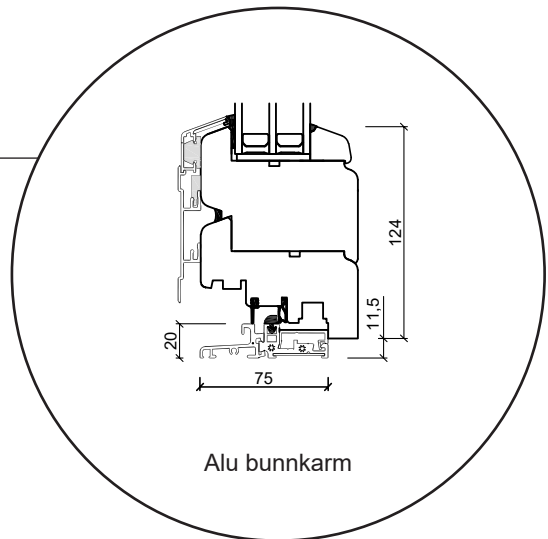

# Tekniske tegninger

Tre/alu, 2-lags glass - 68 & 80mm karmdybde

A close-up photograph of a window frame and sill. The frame is dark-colored, and the sill is white. The window is partially open, showing a view of a white wall. The image is positioned on the right side of the page, partially overlapping a teal background and a yellow diagonal stripe.

# 2-veis dør, innoverslående

3-lags glass, 92mm karmdybde, Tre/alu

Overkarm

Midt dobbeldør

25 mm Energisprosse

Sidekarm

Tre bunnkarm

Alu bunnkarm