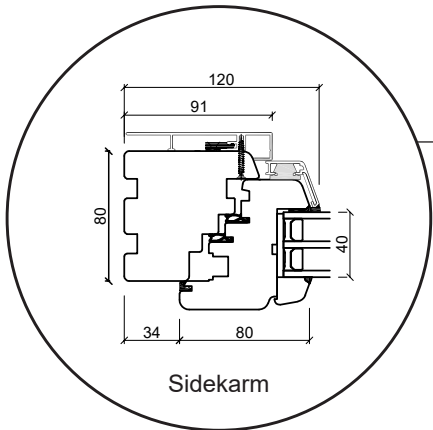

# Tekniske tegninger

Tre/alu, 2-lags glass - 68 & 80mm karmdybde

A close-up photograph of a window frame and sill. The frame is dark-colored, and the sill is white. The window is partially open, showing a view of a white wall. The image is positioned on the right side of the page, partially overlapping a teal background and a yellow diagonal stripe.

# 2-veis vindu, innoverslående

3-lags glass, 80mm karmdybde, Tre/alu

Overkarm

Bunramme

Sidekarm

Tverrpost

Bunnkarm

25 mm Energisprosse