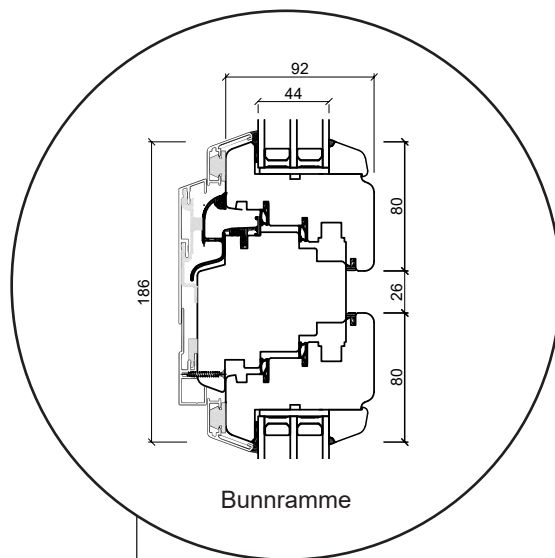

2-veis vindu, innoverslående

3-lags glass, 92mm karmdybde, Tre/alu

+47 66 90 03 03

post@sparevinduer.no

SPAREVINDUER