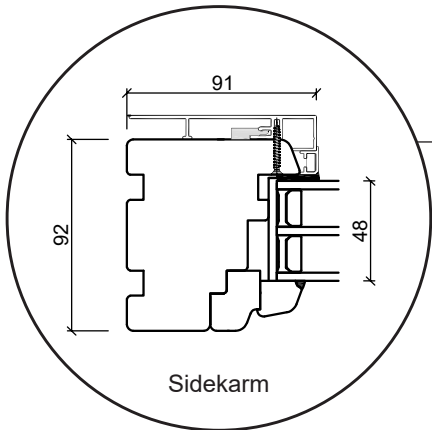

Smal fastkarm

3-lags glass, 92mm karmdybde, Tre/alu

+47 66 90 03 03

post@sparevinduer.no

SPAREVINDUER