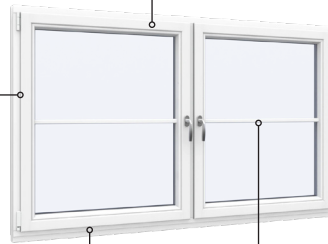

# Tekniske tegninger

Tre/alu, 2-lags glass - 68 & 80mm karmdybde

A close-up photograph of a window frame and sill. The frame is dark-colored, and the sill is white. The window is partially open, showing a view of a white wall. The image is positioned on the right side of the page, partially overlapping a teal background and a yellow diagonal stripe.

# 2-veis vindu, innoverslående

3-lags glass, 80mm karmdybde, Tre/alu

Overkarm

Bunramme

Sidekarm

Tverrpost

Bunnkarm

25 mm Energisprosse