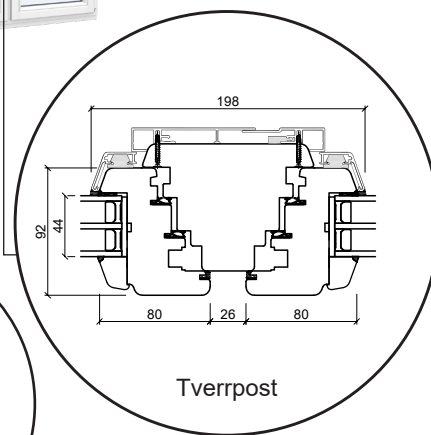

2-veis vindu, innoverslående

3-lags glass, 92mm karmdybde, Tre/alu

+47 66 90 03 03

post@sparevinduer.no

SPAREVINDUER