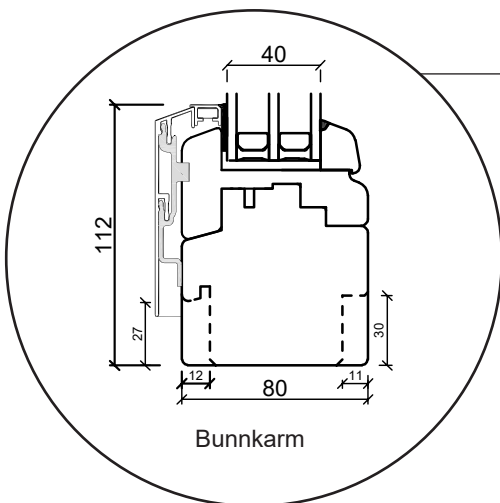

Smal fastkarm

3-lags glass, 80mm karmdybde, Tre/alu

+47 66 90 03 03

post@sparevinduer.no

SPAREVINDUER