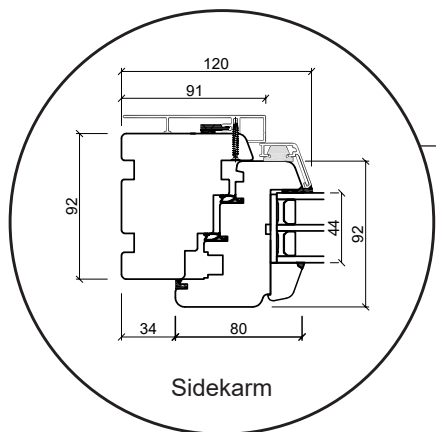

2-veis vindu, innoverslående

3-lags glass, 92mm karmdybde, Tre/alu

+47 66 90 03 03

post@sparevinduer.no

SPAREVINDUER