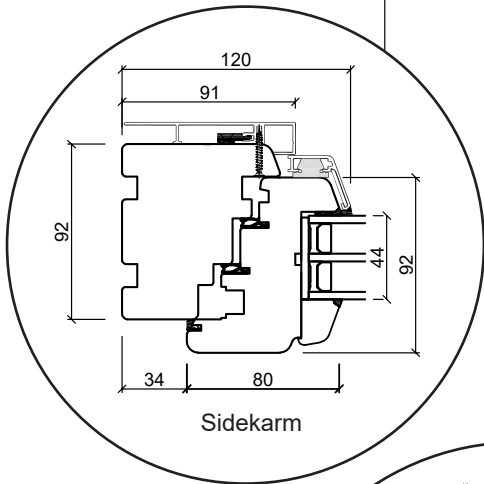

# Tekniske tegninger

Tre/alu, 2-lags glass - 68 & 80mm karmdybde

A close-up photograph of a window frame and sill. The frame is dark-colored, and the sill is white. The window is partially open, showing a view of a white wall. The image is positioned on the right side of the page, partially overlapping a teal background and a yellow diagonal stripe.

# 2-veis dør, innoverslående

3-lags glass, 92mm karmdybde, Tre/alu

Overkarm

Midt dobbeldør

25 mm Energisprosse

Sidekarm

Tre bunnkarm

Alu bunnkarm