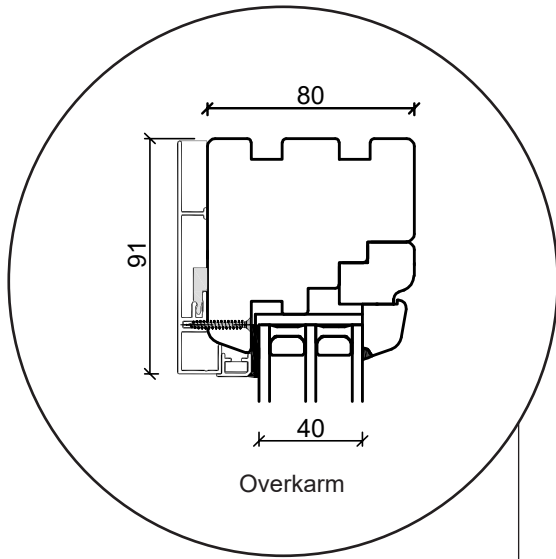

Smal fastkarm

3-lags glass, 80mm karmdybde, Tre/alu

+47 66 90 03 03

post@sparevinduer.no

SPAREVINDUER