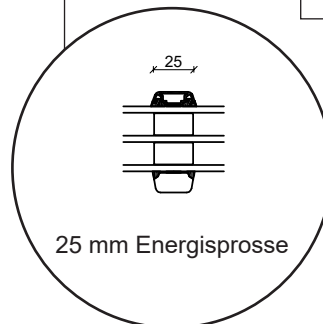

# Tekniske tegninger

Tre/alu, 2-lags glass - 68 & 80mm karmdybde

A close-up photograph of a window frame and sill. The frame is dark-colored, and the sill is white. The window is partially open, showing a view of a white wall. The image is positioned on the right side of the page, partially overlapping a teal background and a yellow diagonal stripe.

# 2-veis vindu, innoverslående

3-lags glass, 80mm karmdybde, Tre/alu

Overkarm

Bunramme

Sidekarm

Tverrpost

Bunnkarm

25 mm Energisprosse