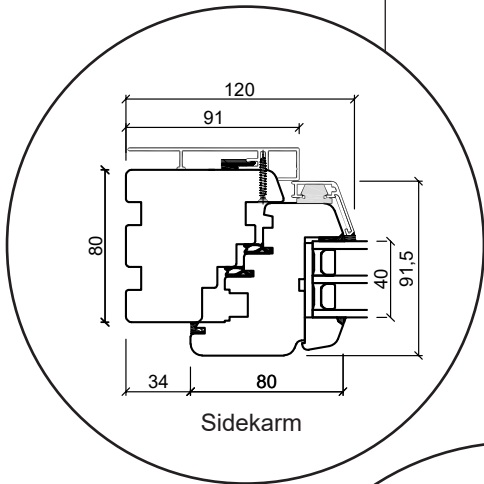

2-veis dør, innoverslående

3-lags glass, 80mm karmdybde, Tre/alu

+47 66 90 03 03

post@sparevinduer.no

SPAREVINDUER