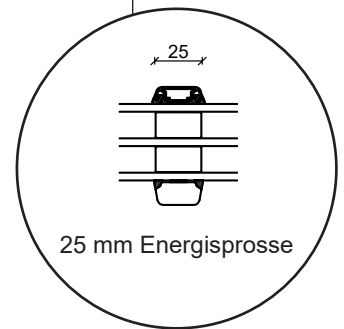

2-veis dør, innoverslående

3-lags glass, 80mm karmdybde, Tre/alu

+47 66 90 03 03

post@sparevinduer.no

SPAREVINDUER