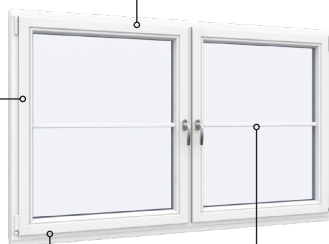

2-veis vindu, innoverslående

3-lags glass, 92mm karmdybde, Tre/alu

+47 66 90 03 03

post@sparevinduer.no

SPAREVINDUER