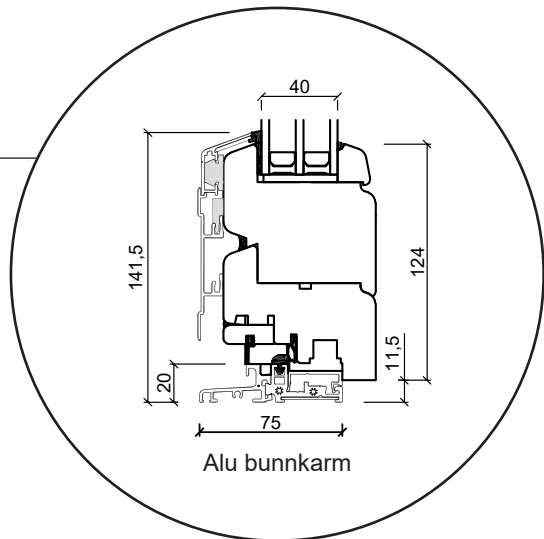

2-veis dør, innoverslående

3-lags glass, 80mm karmdybde, Tre/alu

+47 66 90 03 03

post@sparevinduer.no

SPAREVINDUER