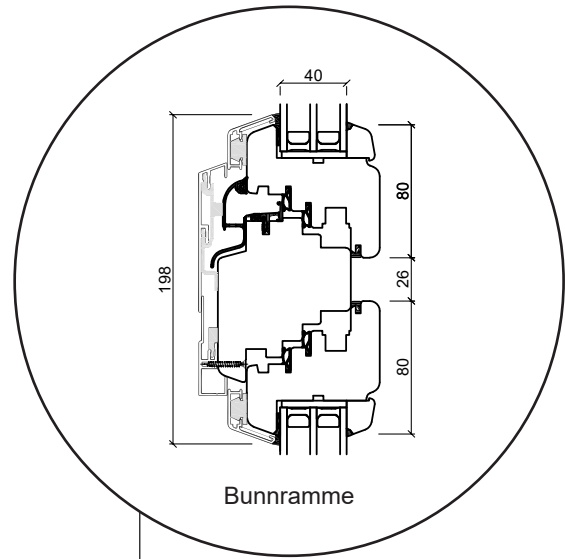

# Tekniske tegninger

Tre/alu, 2-lags glass - 68 & 80mm karmdybde

A close-up photograph of a window frame and sill. The frame is dark-colored, and the sill is white. The window is partially open, showing a view of a white wall. The image is positioned on the right side of the page, partially overlapping a teal background and a yellow diagonal stripe.

# 2-veis vindu, innoverslående

3-lags glass, 80mm karmdybde, Tre/alu

Overkarm

Bunramme

Sidekarm

Tverrpost

Bunnkarm

25 mm Energisprosse

# 2-veis dør, innoverslående

3-lags glass, 92mm karmdybde, Tre/alu

Overkarm

Midt dobbeldør

25 mm Energisprosse

Sidekarm

Tre bunnkarm

Alu bunnkarm