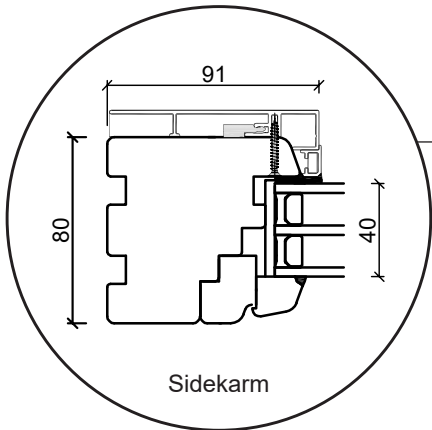

Smal fastkarm

3-lags glass, 80mm karmdybde, Tre/alu

+47 66 90 03 03

post@sparevinduer.no

SPAREVINDUER