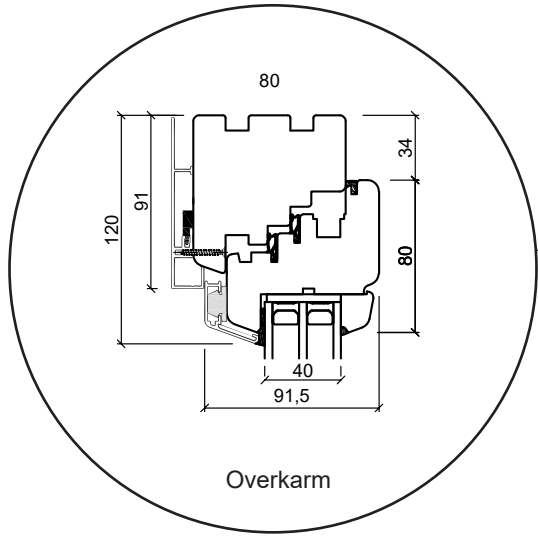

2-veis dør, innoverslående

3-lags glass, 80mm karmdybde, Tre/alu

+47 66 90 03 03

post@sparevinduer.no

SPAREVINDUER