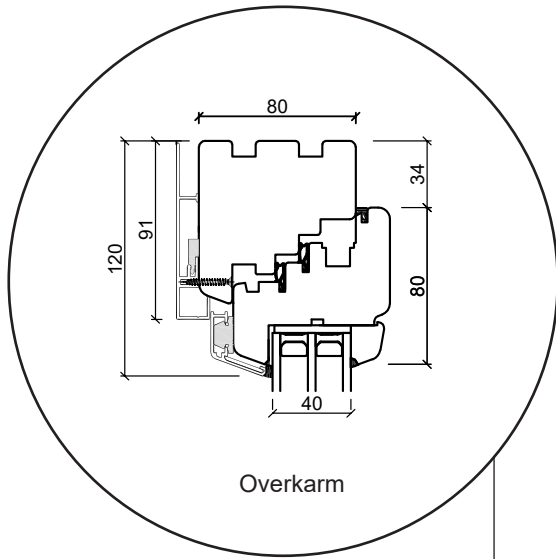

# Tekniske tegninger

Tre/alu, 2-lags glass - 68 & 80mm karmdybde

A close-up photograph of a window frame and sill. The frame is dark-colored, and the sill is white. The window is partially open, showing a view of a white wall. The image is positioned on the right side of the page, partially overlapping a teal background and a yellow diagonal stripe.

# 2-veis vindu, innoverslående

3-lags glass, 80mm karmdybde, Tre/alu

Overkarm

Bunramme

Sidekarm

Tverrpost

Bunnkarm

25 mm Energisprosse

# 2-veis dør, innoverslående

3-lags glass, 92mm karmdybde, Tre/alu

Overkarm

Midt dobbeldør

25 mm Energisprosse

Sidekarm

Tre bunnkarm

Alu bunnkarm